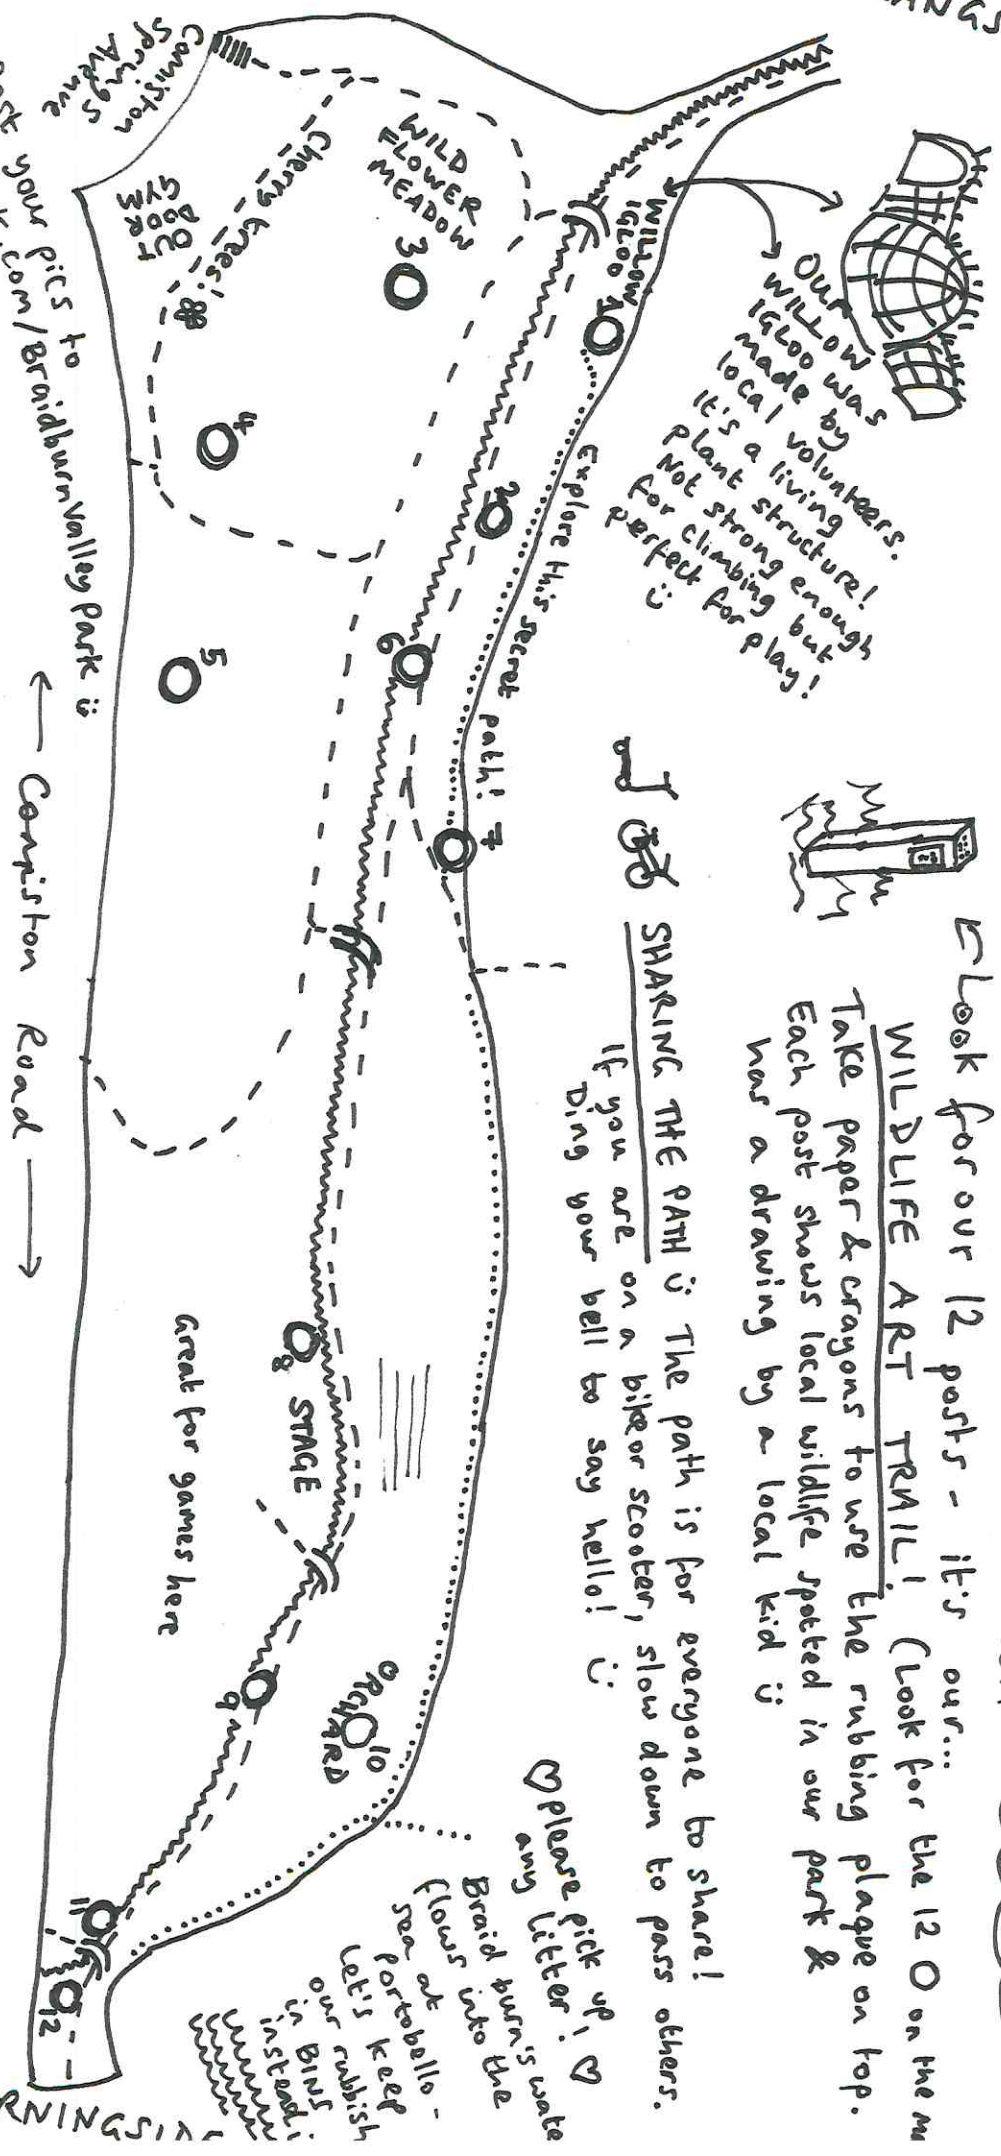

KEY TO THE MAP

- - - = paved path
- ~~~~~ = Braid burn
- = grassy path
- ⌒ = bridge (pooh sticks!)
- ⊙ = Wildlife Art Trail

🌳🌳🌳🌳🌳🌳🌳🌳🌳🌳🌳🌳
BRAIDBURN VALLEY PARK'S
WILDLIFE ART TRAIL MAP!
 - 2019 -
 ☁️ get out & EXPLORE!

📠 Look for our 12 posts - it's our...
WILDLIFE ART TRAIL! (Look for the 12 ⊙ on the map)
 Take paper & crayons to use the rubbing plaque on top.
 Each post shows local wildlife spotted in our park & was a drawing by a local kid!

🚲 **SHARING THE PATH** is The path is for everyone to share!
 If you are on a bike or scooter, slow down to pass others.
 Ding your bell to say hello!

👉 Please pick up! 🗑️ any litter. 🗑️
 (lows into the Braid burn's water)
 - see post below -
 let's keep our rubbish in bins instead!

Coniston Springs Avenue
 Facebook
 Post your pics to Braidburn Valley Park!
 Coniston Road
 www.Braidburnvalleypark.org.uk has online maps, orienteering maps and a fun educational pack with heaps of activities!